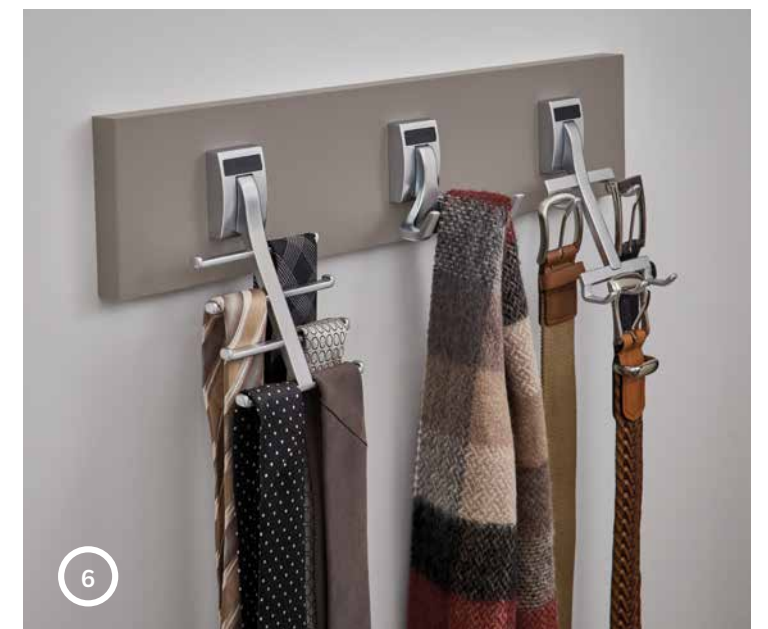

ENHANCE PERSONALIZATION

Personalize organizational design to create a truly unique experience in every home.

27th Avenue has the ultimate suite of high-end hardware and designer enhancements to give form to any vision—created to effortlessly match with any of the styles in the collection.

Give function its form

1. CENTER ISLAND WITH CLASSIC CALCUTTA MARBLE TOP
2. JEWELRY TRAY AND CENTER ISLAND WITH BLACK ALICANTE MARBLE TOP
3. SLIDING MIRROR
4. SHAKER CROWN MOLDING
5. WIRE BASKETS
6. HOOK ACCESSORIES
7. VALET ROD
8. CORNER SHELVES AND SHOE SHELVING
9. SCARF RACK