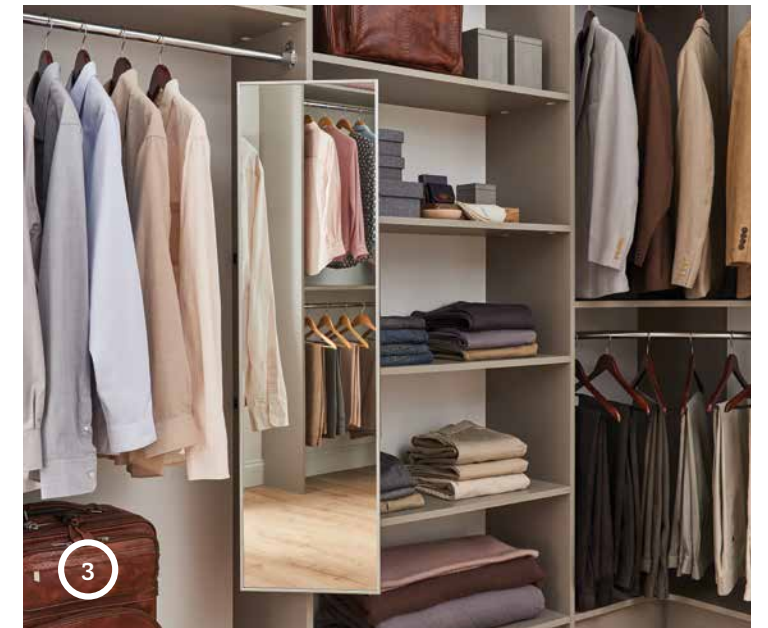

ENHANCE PERSONALIZATION

Personalize organizational design to create a truly unique experience in every home.

27th Avenue has the ultimate suite of high-end hardware and designer enhancements to give form to any vision—created to effortlessly match with any of the styles in the collection.

Give function its form

1. CENTER ISLAND WITH CLASSIC CALCUTTA MARBLE TOP
2. JEWELRY TRAY AND CENTER ISLAND WITH BLACK ALICANTE MARBLE TOP
3. SLIDING MIRROR
4. SHAKER CROWN MOLDING
5. WIRE BASKETS
6. HOOK ACCESSORIES
7. VALET ROD
8. CORNER SHELVES AND SHOE SHELVING
9. SCARF RACK