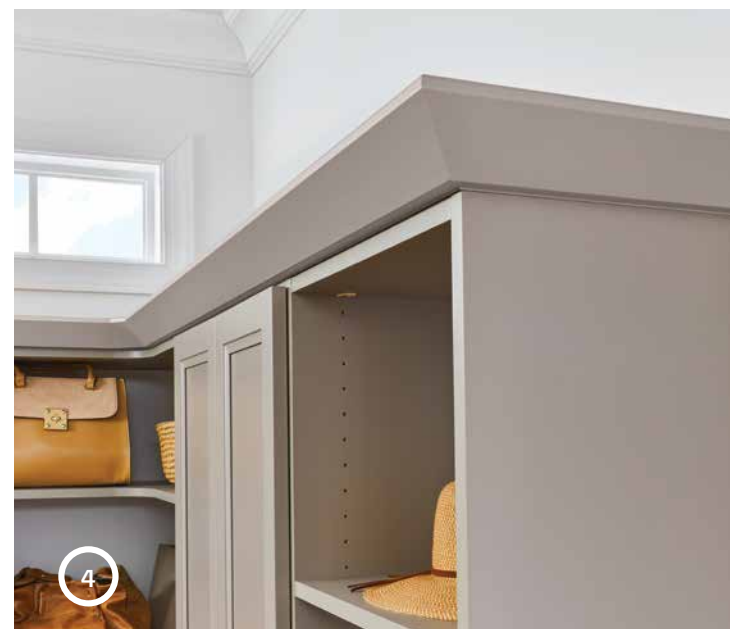

ENHANCE PERSONALIZATION

Personalize organizational design to create a truly unique experience in every home.

27th Avenue has the ultimate suite of high-end hardware and designer enhancements to give form to any vision—created to effortlessly match with any of the styles in the collection.

Give function its form

1. CENTER ISLAND WITH CLASSIC CALCUTTA MARBLE TOP
2. JEWELRY TRAY AND CENTER ISLAND WITH BLACK ALICANTE MARBLE TOP
3. SLIDING MIRROR
4. SHAKER CROWN MOLDING
5. WIRE BASKETS
6. HOOK ACCESSORIES
7. VALET ROD
8. CORNER SHELVES AND SHOE SHELVING
9. SCARF RACK